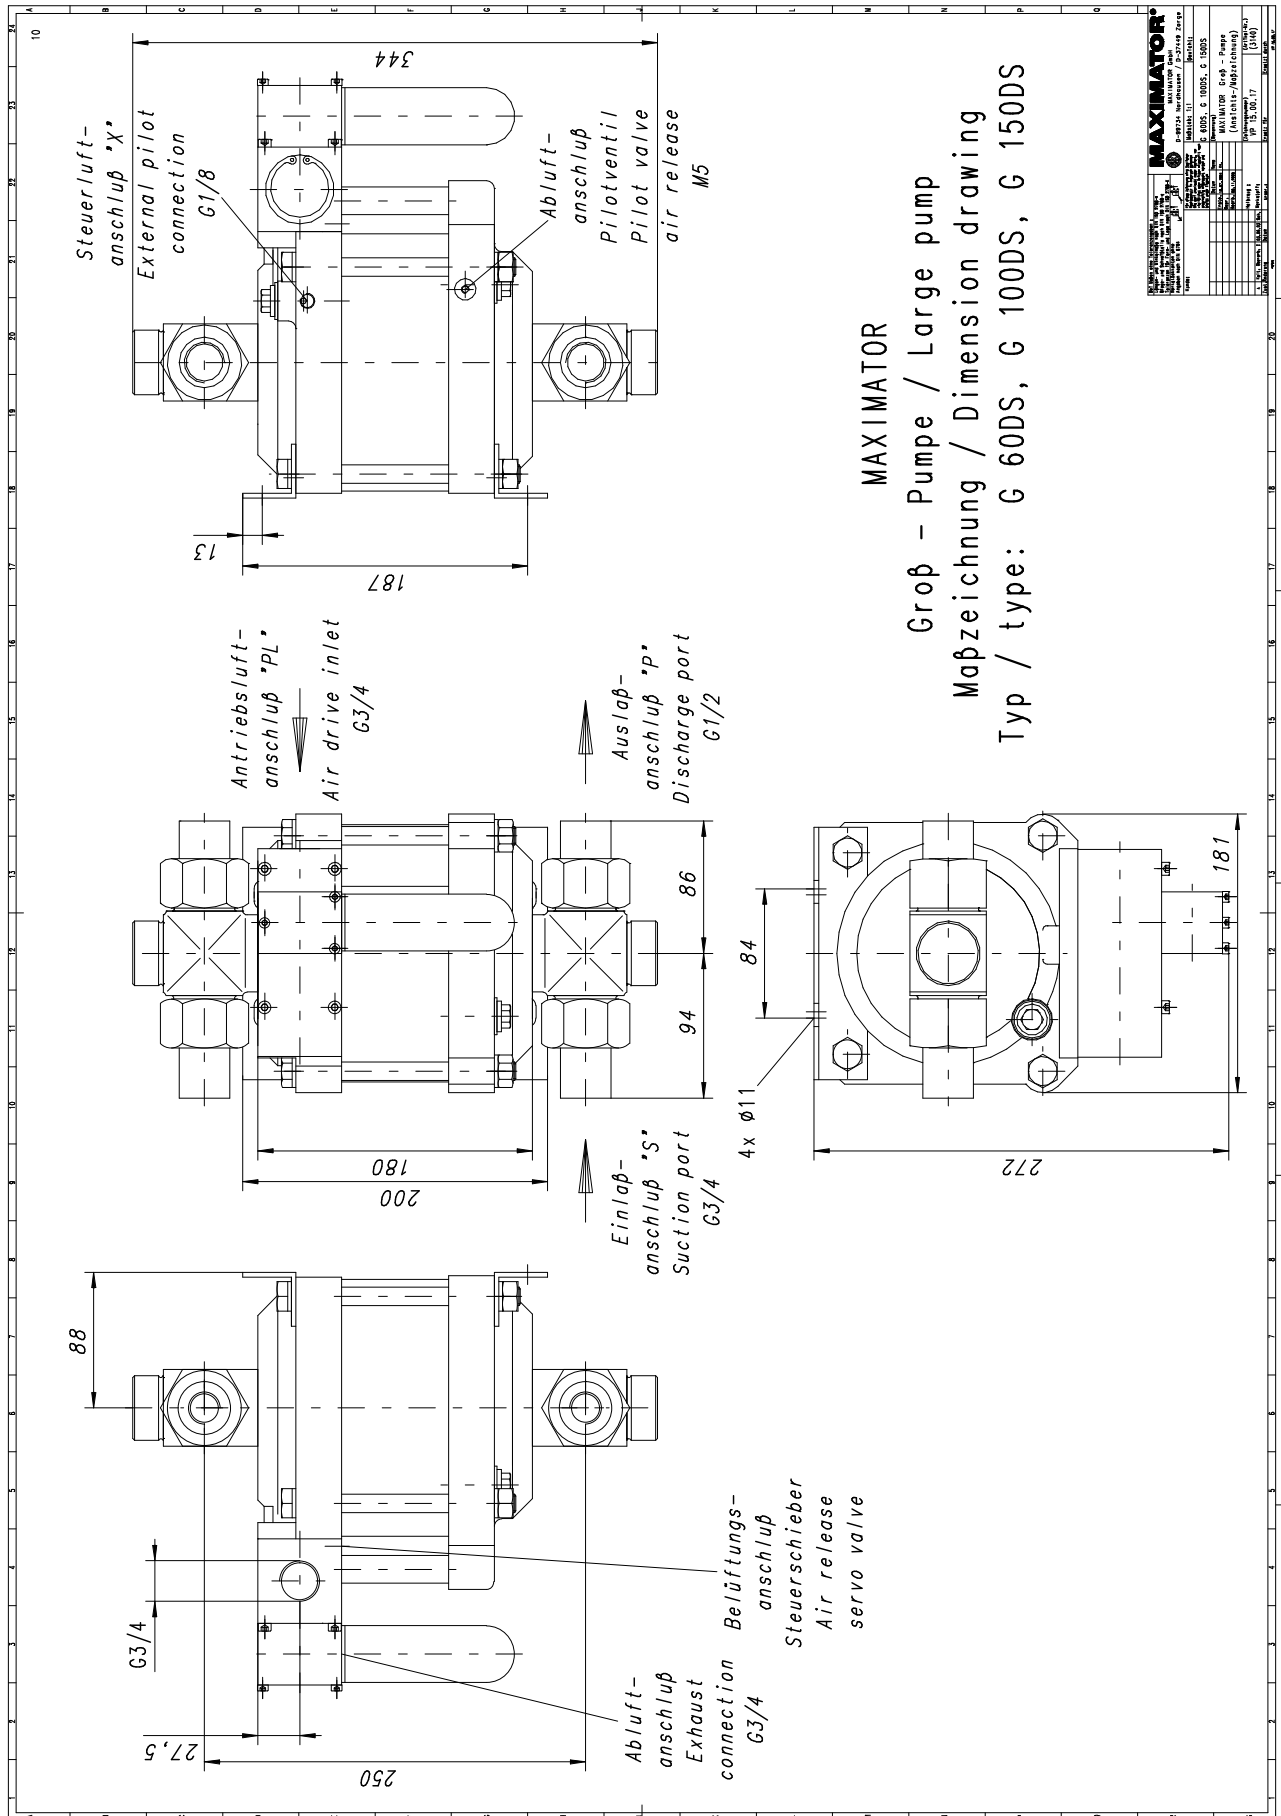

MAXIMATOR®

Maximum Pressure.

High Pressure Technology • Testing Equipment
Hydraulics • Pneumatics