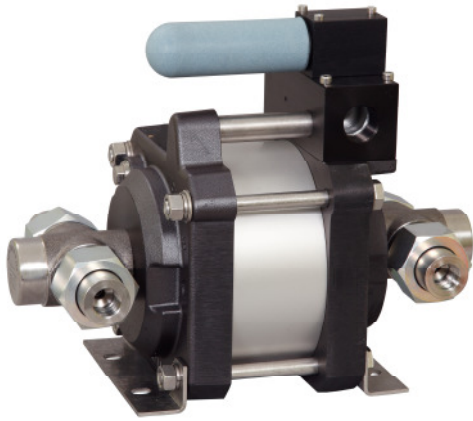

MAXIMATOR®

Maximum Pressure.

High Pressure Technology • Testing Equipment
Hydraulics • Pneumatics

Technical Data Sheet

G150DS
double acting, single air drive head
(Only side inlet available)

G150DS

» Oil service

G150DVES

» Water service

Technical Data:

Air drive pressure: 1-10 bar / 14,5 - 145psi

Calculated Outlet Pressure at an air drive of 10 bar/145 psi: 1,450 bar/ 21,025 psi

Pressure ratio: 1:151

Displacement volume/double stroke 13.2 cm³/ 0.8 cu.inch

Connections:

Inlet: Only side inlet available: 3/4 BSP

Outlet: 1/2 BSP

Air drive: 3/4 BSP

Maximum operating temperature: 60°C

Net weight: 17.0 kg

Pressure and flow performances, please see enclosed graph.

Wetted materials of construction:

Seal package: G150DS: Polyurethan, NBR
G150DVES: UHMWPE, FKM

Pump Body: 1.4305

Piston: 1.4112 (hardened)

Fittings: 1.4571

Approximate Dimensions:

Height: 344 mm

Depth: 184.5 mm

Width: 272 mm